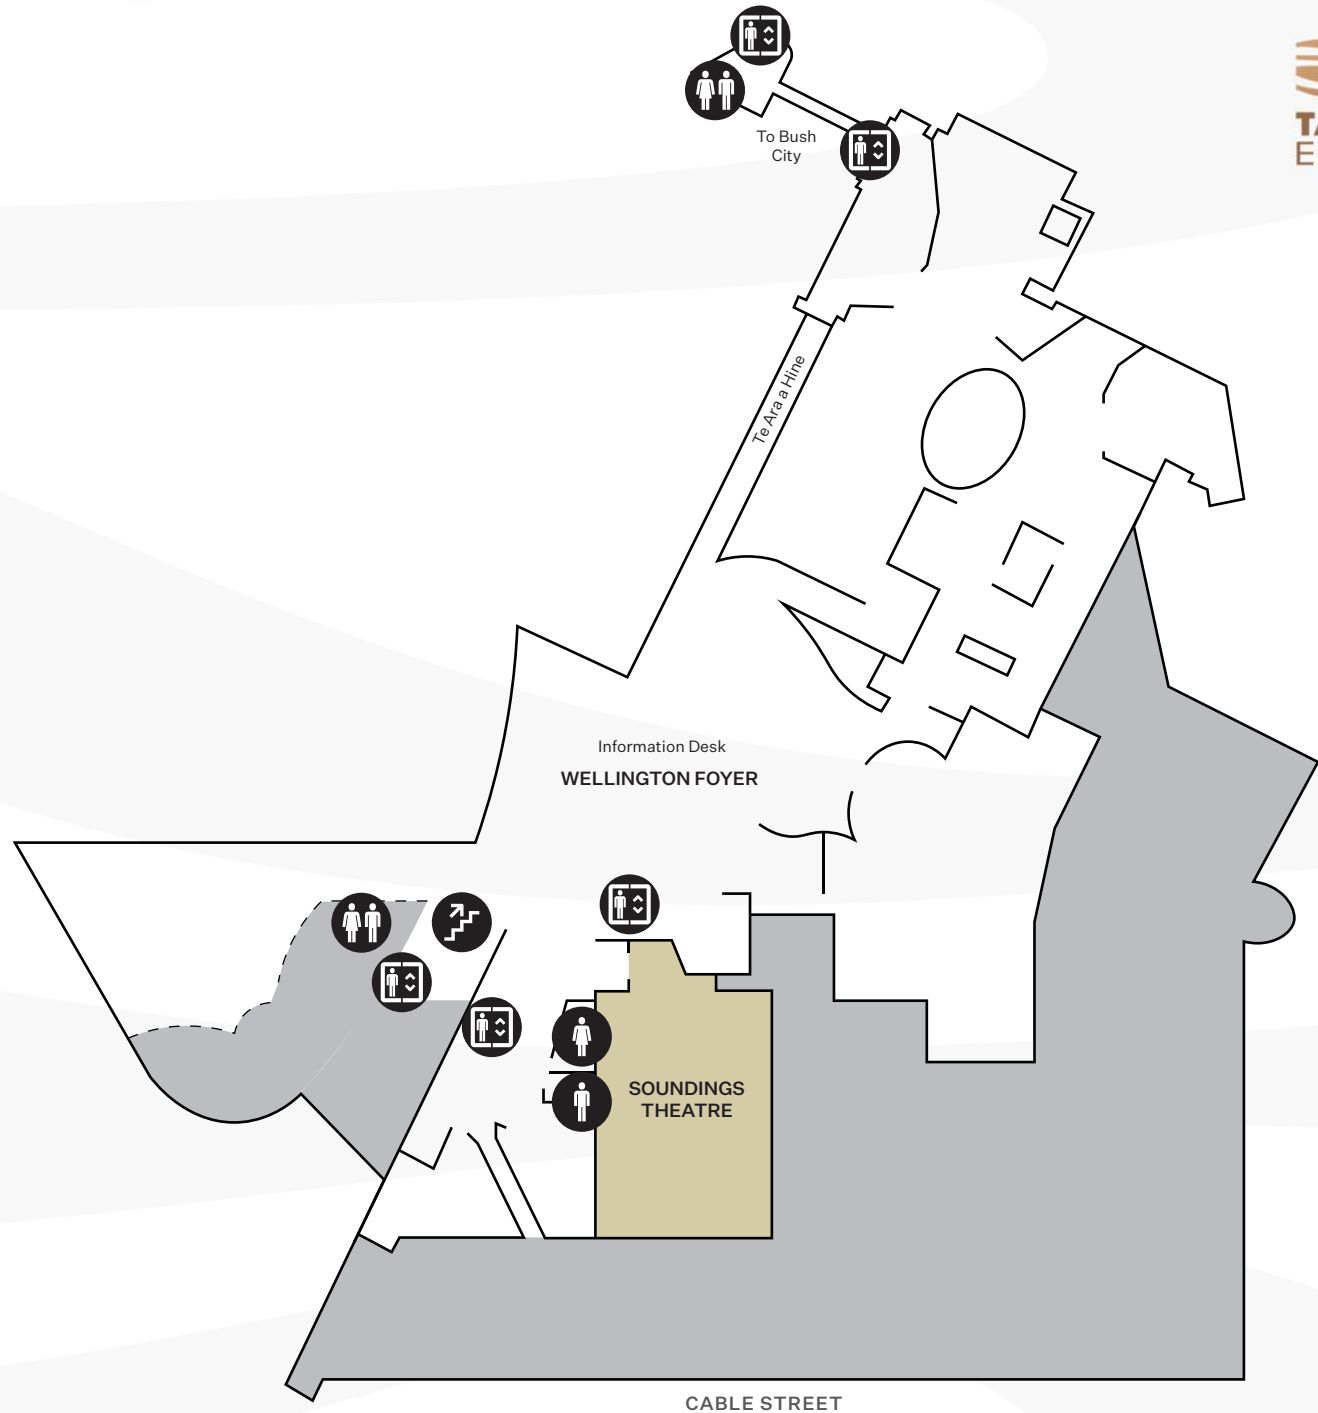

TE PAPA LEVEL 2

Soundings Theatre

-  STAIRS
-  LIFT
-  ESCALATOR
-  GOODS LIFT
-  TOILET
-  SOUNDINGS THEATRE

CABLE STREET

TE PAPA LEVEL 3

Oceania, Rangimarie 1 & 2

-  STAIRS
-  LIFT
-  ESCALATOR
-  GOODS LIFT
-  TOILET
-  OCEANIA
-  RANGIMARIE 1
-  RANGIMARIE 2

CABLE STREET

TE PAPA LEVEL 4

Amokura

-  STAIRS
-  LIFT
-  ESCALATOR
-  GOODS LIFT
-  TOILET
-  AMOKURA